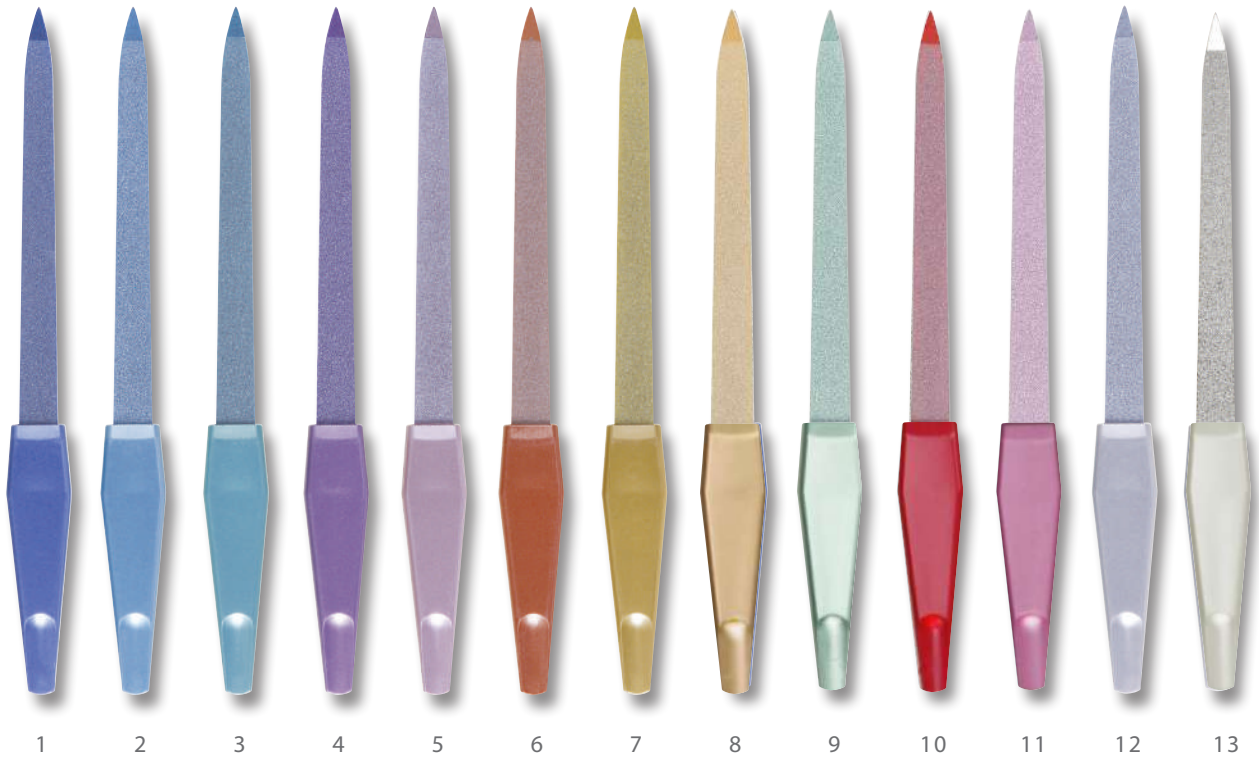

COLOR SPRAYED ON THE HANDLES

S90032

AVAILABLE SIZE : 125mm / 150mm / 170mm

COLOR SPRAYED HANDLES AND BLADES

S90033

AVAILABLE SIZE : 125mm / 150mm / 170mm

COLOR SPRAYED HANDLES AND GRADATION BLADES

S90034