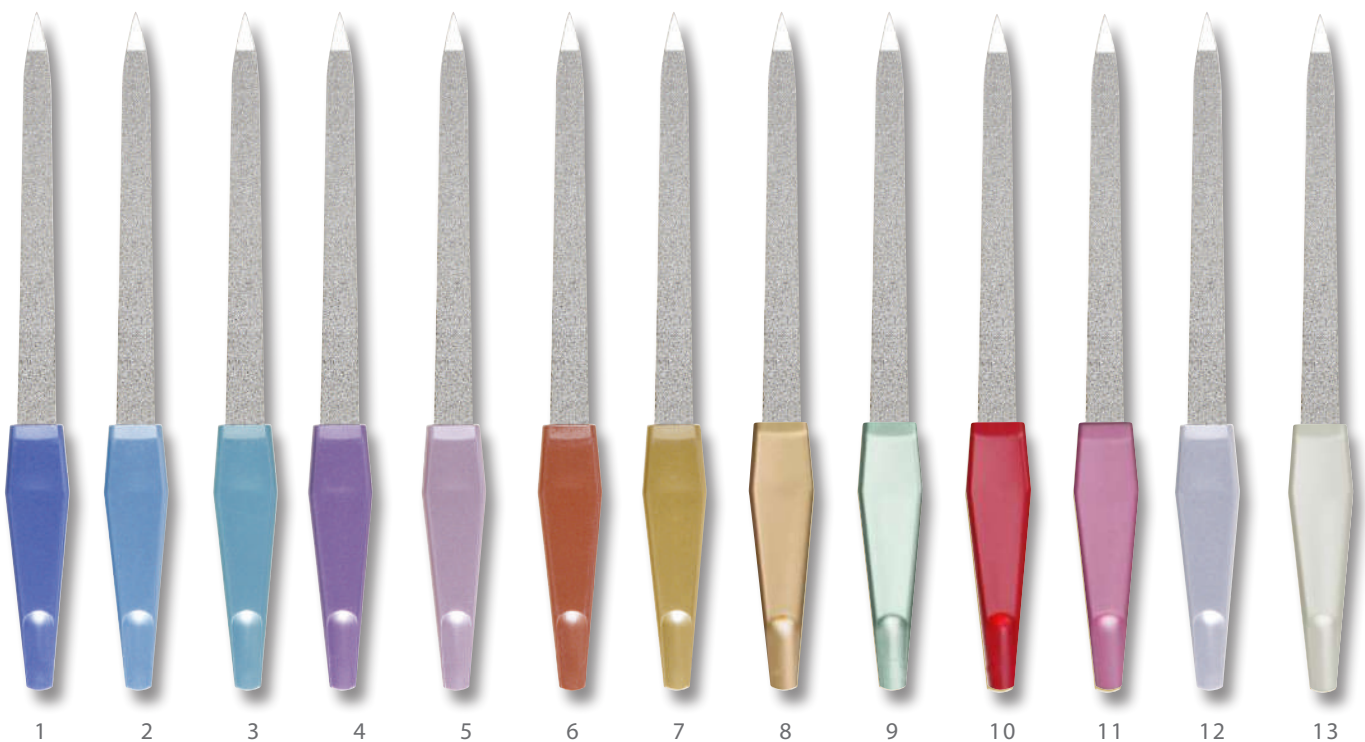

COLOR SPRAYED ON THE HANDLES

S90032

AVAILABLE SIZE : 125mm / 150mm / 170mm