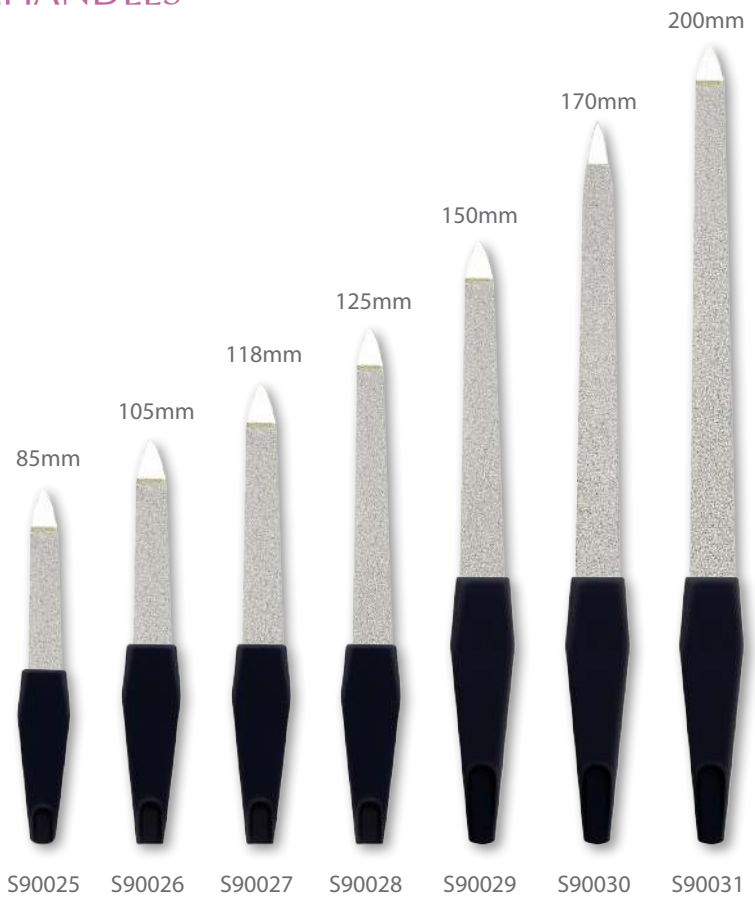

S90024
AVAILABLE SIZE : 105mm -200mm

BLACK S.F COATED ON THE HANDLES

NICKEL PLATED

BLADE: HEATED STEEL

HANDLE: ABS / PS / HIPS

WASHABLE / DISINFECTABLE

PASSED SVHC / PAH TEST

NICKEL / CHROME

COLOR SPRAYED ON THE HANDLES

S90032

AVAILABLE SIZE : 125mm / 150mm / 170mm

COLOR SPRAYED HANDLES AND BLADES

S90033

AVAILABLE SIZE : 125mm / 150mm / 170mm

COLOR SPRAYED HANDLES AND GRADATION BLADES

S90034