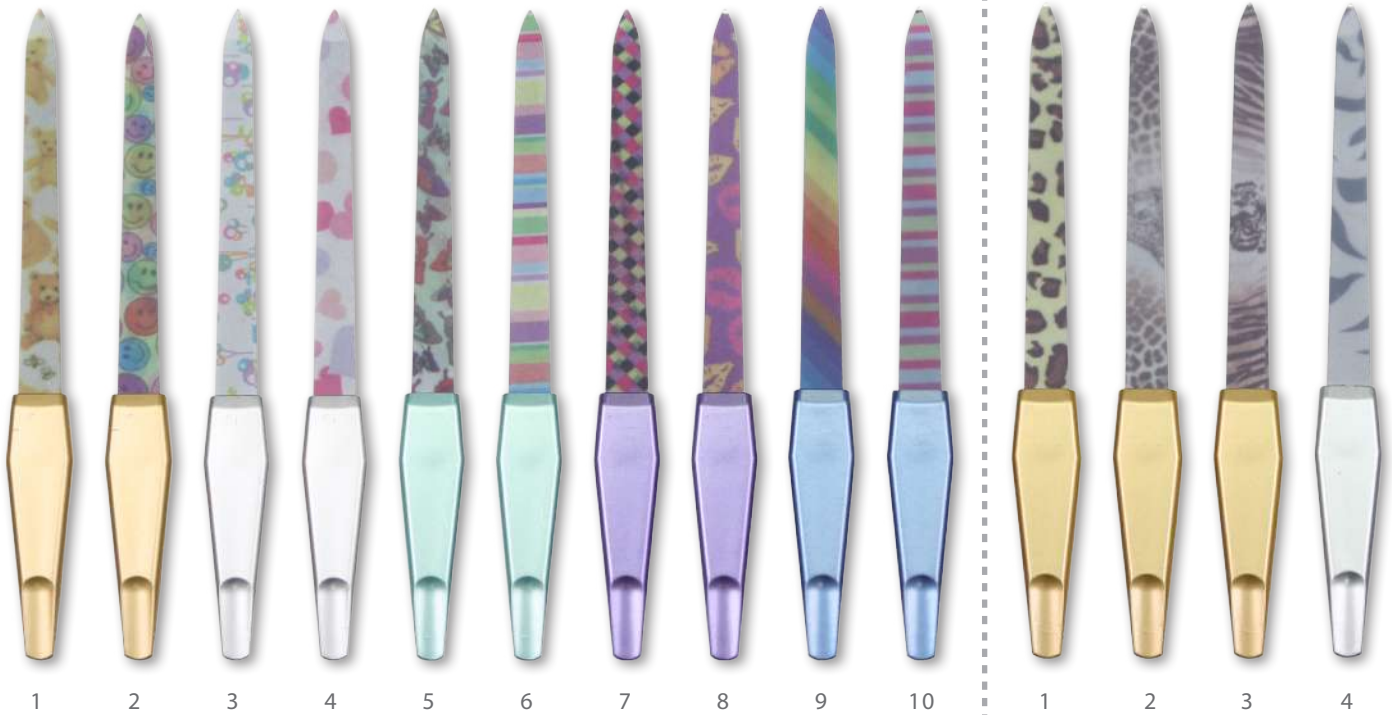

AVAILABLE SIZE : 125mm / 150mm / 170mm

COLOR SPRAYED HANDLES AND GRADATION BLADES

AVAILABLE SIZE : 125mm / 150mm / 170mm

PATTERNED
S90035

ANIMAL
S90036

1 2 3 4 5 6 7 8 9 10 1 2 3 4

ANIMAL
S90037

FLOWER
S90038

CHECK
S90039

1 2 3 1 2 3 4 5 6 7 1 2 3 4

PACKING GUIDANCE FOR THE METAL FILES

EASY GRIP HANDLES

S90049

AVAILABLE SIZE : 142mm / 157mm / 175mm

1

2